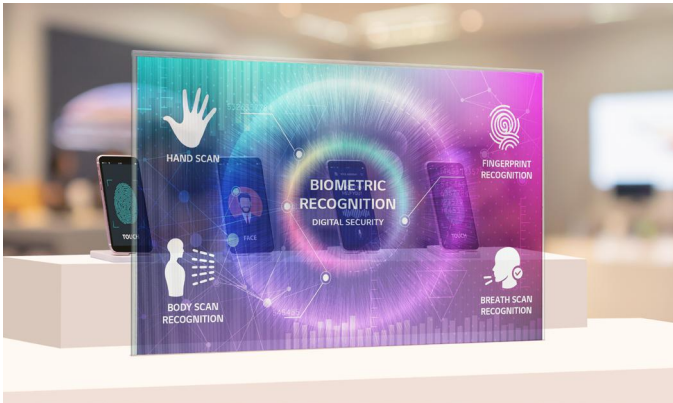

Enhanced Spatial Versatility

Experience the extraordinary with the state-of-the-art LG Transparent OLED Signage, which breaks down the barriers between the screen and surrounding environment, seamlessly connecting different spaces and people.

* Installation accessories are not supplied by LG.

* All images are for illustrative purposes only.