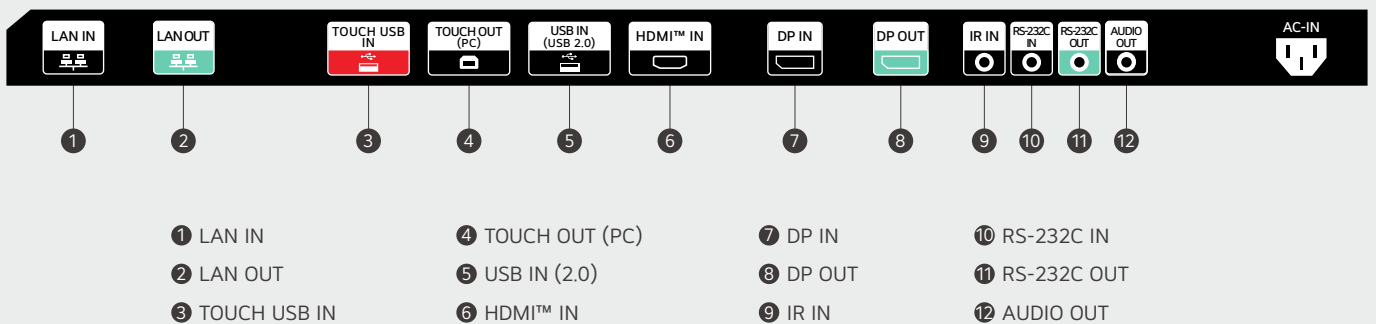

* Installation accessories are not supplied by LG.

* All images are for illustrative purposes only.

CONNECTIVITY

Download
LG C-Display+
Mobile App
Google Play Store

www.lg.com/global/business/information-display
www.youtube.com/c/LGCommercialDisplay
www.facebook.com/LGInformationDisplay
www.linkedin.com/company/lginformationdisplay
twitter.com/LG_ID_HQ