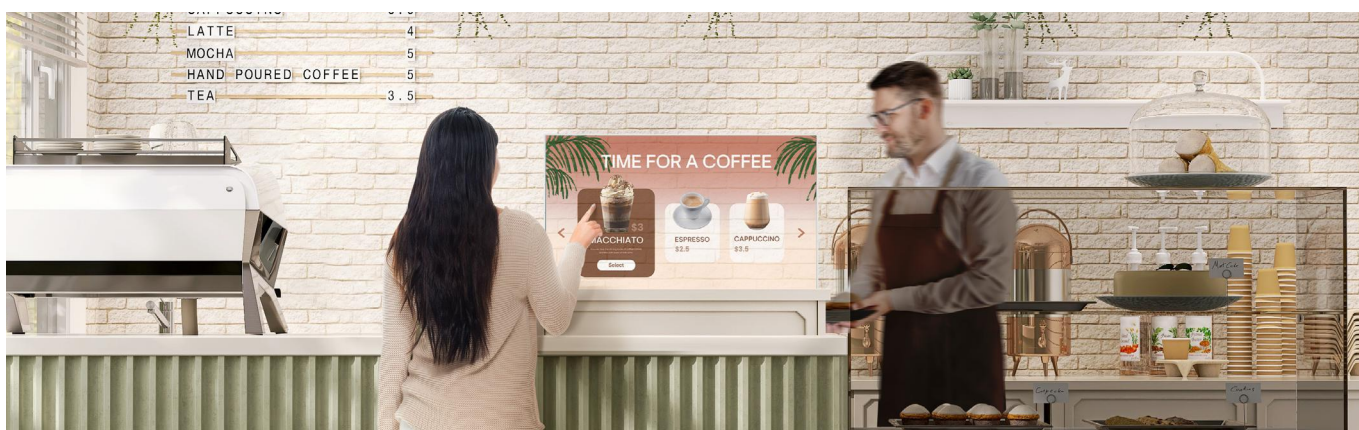

Accurate and Vivid Colors

Featuring self-lighting pixels, the display maintains vivid colors and high contrast ratio even when the display becomes transparent. It brings content to life from wide viewing angles, and the content blends into its surroundings seamlessly and naturally.