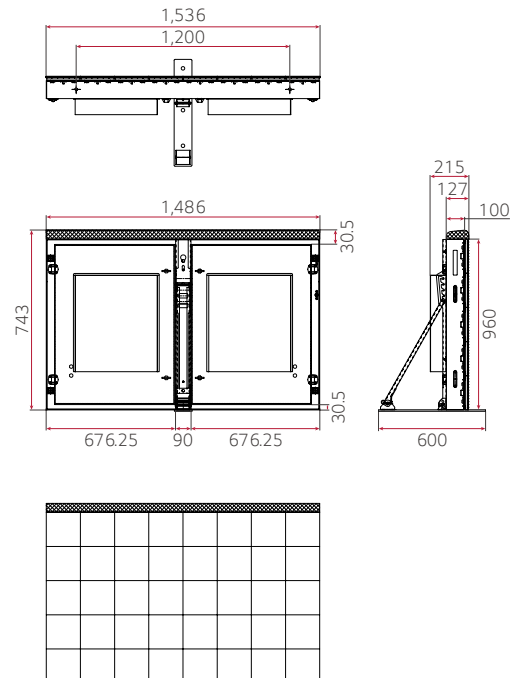

DIMENSION

(unit: mm)

Ribbon Board (LBF160DA4D)

Perimeter (LBB160DA4D2)

Download
LG C-Display+
Mobile App
Google Play Store

www.lg.com/global/business/information-display
www.youtube.com/c/LGCommercialDisplay
www.facebook.com/LGInformationDisplay
www.linkedin.com/company/lginformationdisplay
twitter.com/LG_ID_HQ