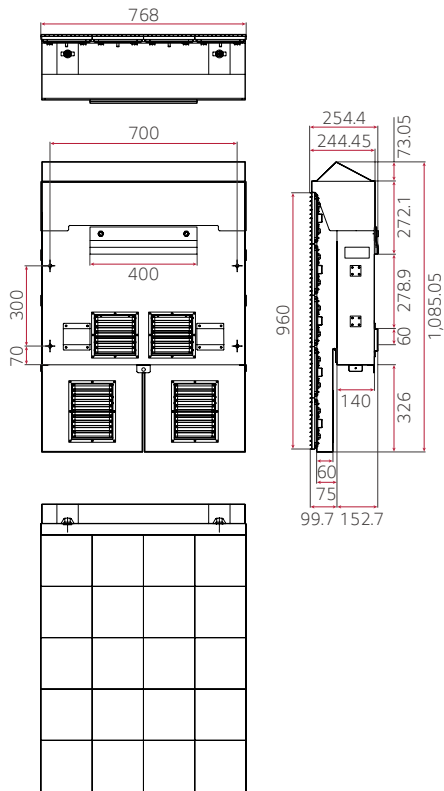

PRODUCT INFORMATION

Ribbon Board

Pixel Pitch	16.00 mm
Brightness	6,000 nit
Refresh Rate	4,000 Hz
Serviceability	Top
IP Rating (Front / Rear)	IP65 / IP54

Perimeter

Pixel Pitch	16.00 mm
Brightness	6,000 nit
Refresh Rate	4,000 Hz
Serviceability	Front and Rear
IP Rating (Front / Rear)	IP65 / IP54

DIMENSION

(unit: mm)

Ribbon Board (LBF160DA4D)

Perimeter (LBB160DA4D2)

Download
LG C-Display+
Mobile App
Google Play Store

www.lg.com/global/business/information-display
www.youtube.com/c/LGCommercialDisplay
www.facebook.com/LGInformationDisplay
www.linkedin.com/company/lginformationdisplay
twitter.com/LG_ID_HQ